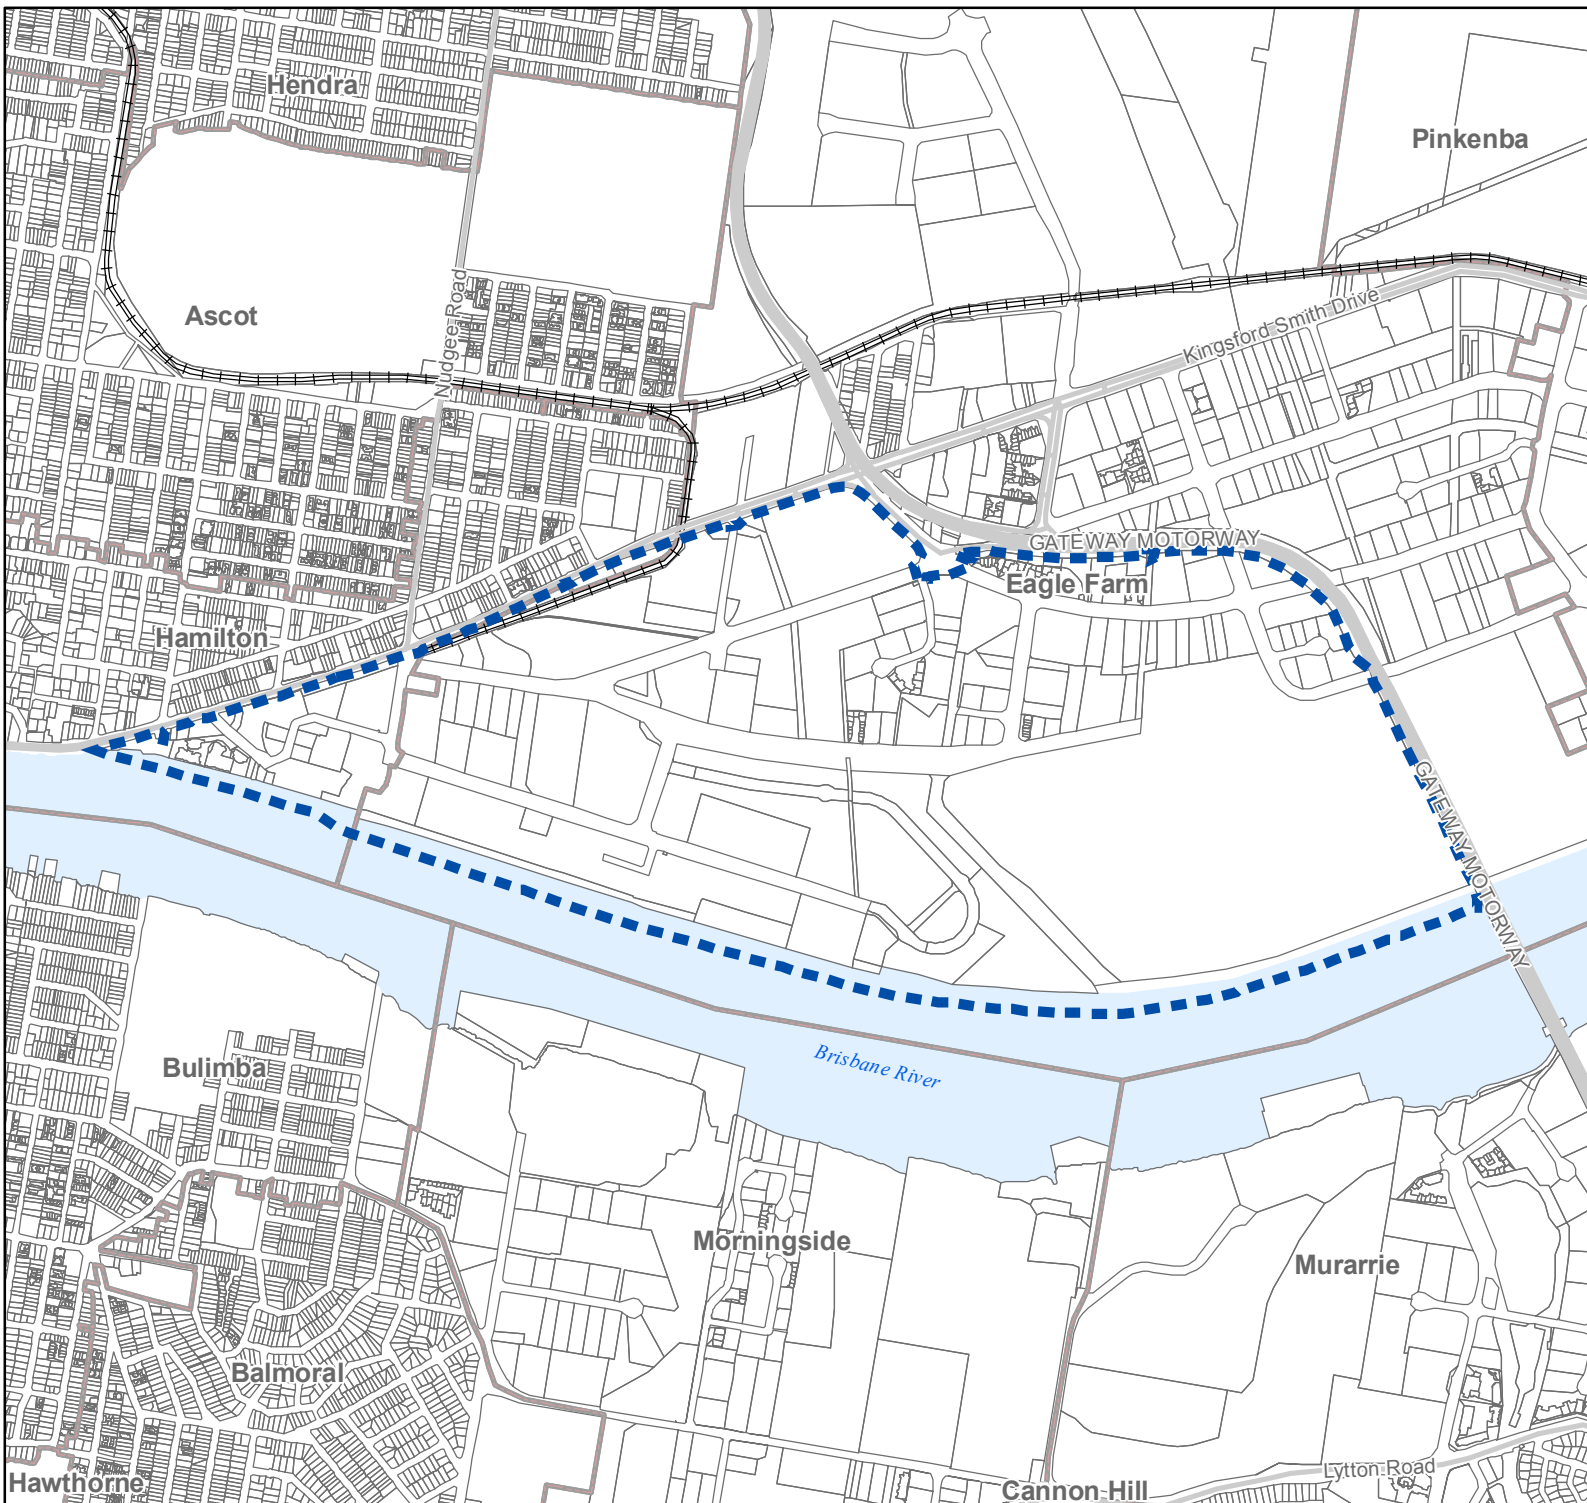

Map No: UDA1 - Northshore Hamilton Urban Development Area

Key

-  Northshore Hamilton UDA Boundary
-  Cadastre
-  Suburb Boundaries
-  Queensland Rail

Source: Digital Cadastre Database, Department of Environment and Resource Management May 2009

Map generated by Spatial Services Branch of the Department of Infrastructure and Planning.

While every care is taken to ensure the accuracy of this product the Department of Infrastructure and Planning and the Department of Natural Resources and Water make no representations or warranties about the accuracy, reliability, completeness or suitability for any particular purpose and disclaims all responsibility and all liability (including without limitation, liability in negligence) for all expenses, losses, damages (including indirect or consequential damage) and costs you may incur as a result of the product being inaccurate or incomplete in any way or for any reason.